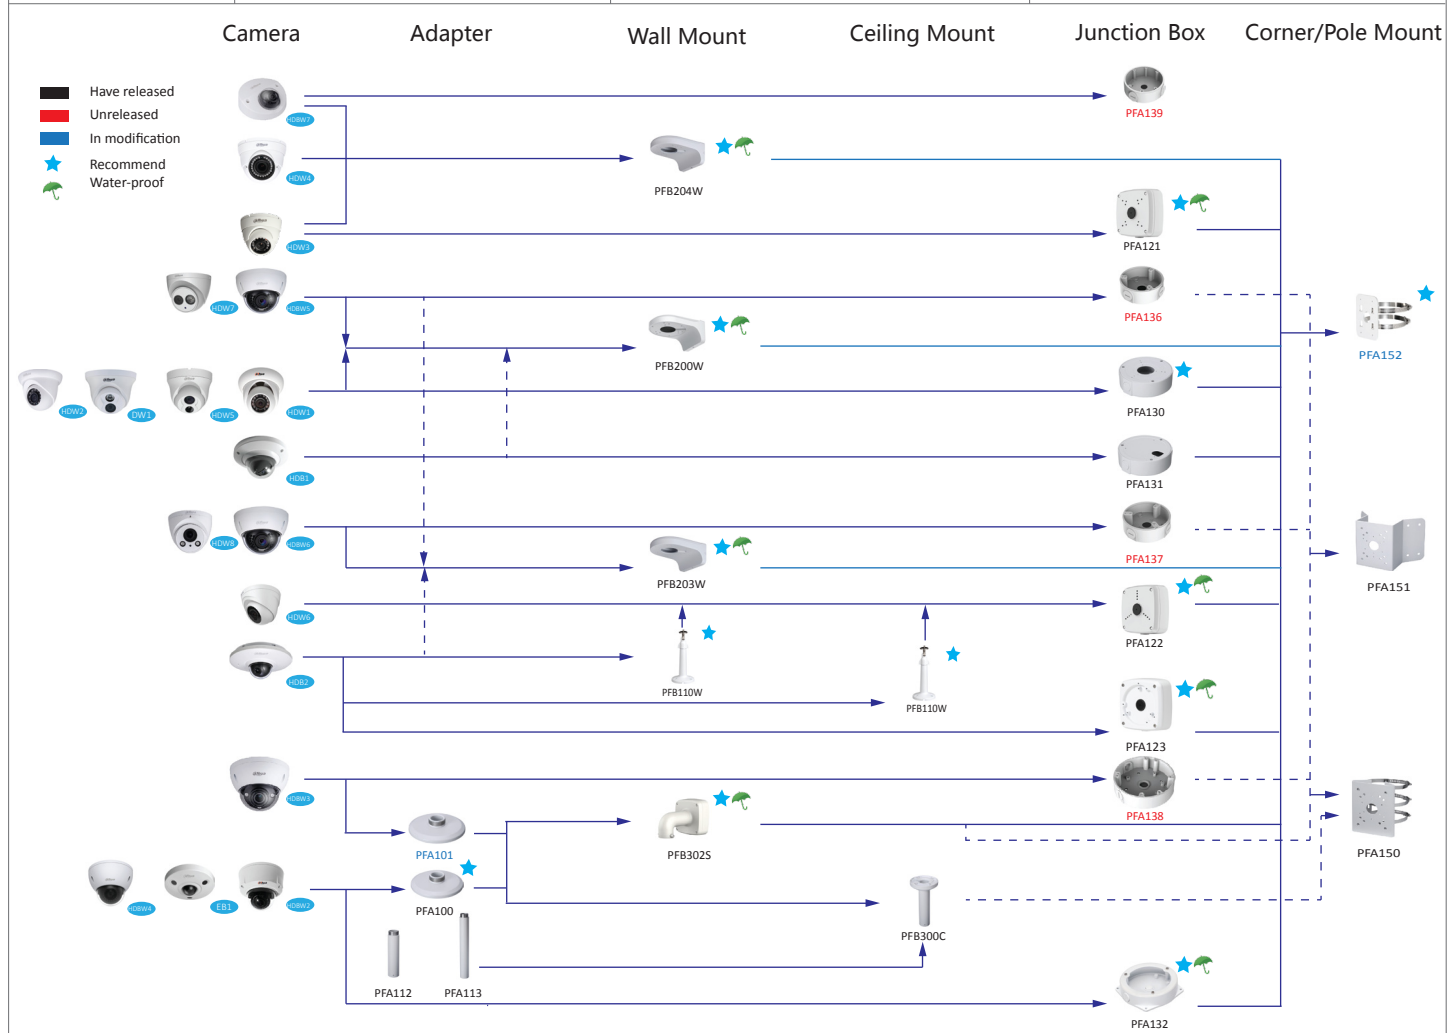

# Selection of box cameras

Shape	Analog	HDCVI	Network
	FW181G	HFW1000/1100/1200/ 2120/2220S	HFW1000/1020/1120/1200/1220/1320/2100/ 4100/4120/4200/4220/4221/4300/4421S, HFW1000/1200S-W,
			HFW3100/3101/3200/3202/3300/3301/ 5100/5200/5202/5300/5302/5502C HFW5100/5200/5300C-L
		HF3101	
		HF3220E	HF5121/5221/5421E, HF8281/8301/81200E
			HFW5100/5200-IRA
	FW181D		
	FW181J		
			HFW5100/5200D
	FW181I	HFW2120/2220E	HFW4100/4120/4200/4220/4221/4300/4421E
		HFW3220E-Z	HFW5100/5200/5300E(-Z/VF), HFW8301E(-Z), HFW8281E-Z, HFW5200E-Z12, HFW5121/5220/5221/5421E-Z
	FW181R	HFW1000/1100/1200R, HFW1000/1100/1200RM	HFW1120RM
	FW181R-VF	HFW1100/1200/2120/2220R-VF, HFW2120/2220R-Z	HFW2100/2200/2300R-Z/VF, HFW2101/2201R-ZS/VFS
		SDZ1020/2020/2030S-N	

# Selection of dome cameras

Shape	Analog	HDCVI	Network
			HD1000/1200C(-W), HD2100, HD83200/4100/4200/4300C, HDB4100/4200/4300C(-A), EB5400
			HDB4100/4200/4300F-PT, HDPW4100/4200/4300F-WPT
	DW181H		
	DW181E	HDW1100S	HDW1000/1200/3200/4100/4200/4300S
		HDW2120/2220S	HDW1020/1120/1220/1320S
		HDW1000/1100/1200/2120/2220M	HDW4120/4220/4421M
		HDW1100/1200/2120/2220R-VF	
	DW181M		HDW4100/4200/4300C
	DW181R	HDW1000/1100R	
		HDW1200/2120/2220E	HDW4120/4220/4221/4421C
		HDW2120/2220E-Z	HDW2120/2220R-Z
			HDB(W)3100/3101/3200/3202/3301/5100/5200/5202/5300/5302/5502, HDB(W)8301(-Z), HDB(W)8281-Z
		HDBW3220E-Z	HDBW5121/5220/5221/5421E-Z
		HDBW1100/1200/2120/2220E	HDBW1000/1200E(-S/-W), HDBW4100/4200/4300E(-S/-AS), HDBW4800E, HDBW4120/4220/4221/4421E(-AS)
	DBW181R-VF	HDBW1100/1200/2120/2220R-VF, HDBW2120/2220R-Z	HDBW2100/2200/2300R-Z/VF, HDBW2101/2201R-ZS/VFS
	DBW183H MW183H	HDBW2120/2220F, HDBW2120/2220F-M	HDBW4120/4220/4221/4421F
			EB(W)8600/81200

**Notes :**

1. PTZ dome cameras have the standard configurations, and the configurations have been as follows.