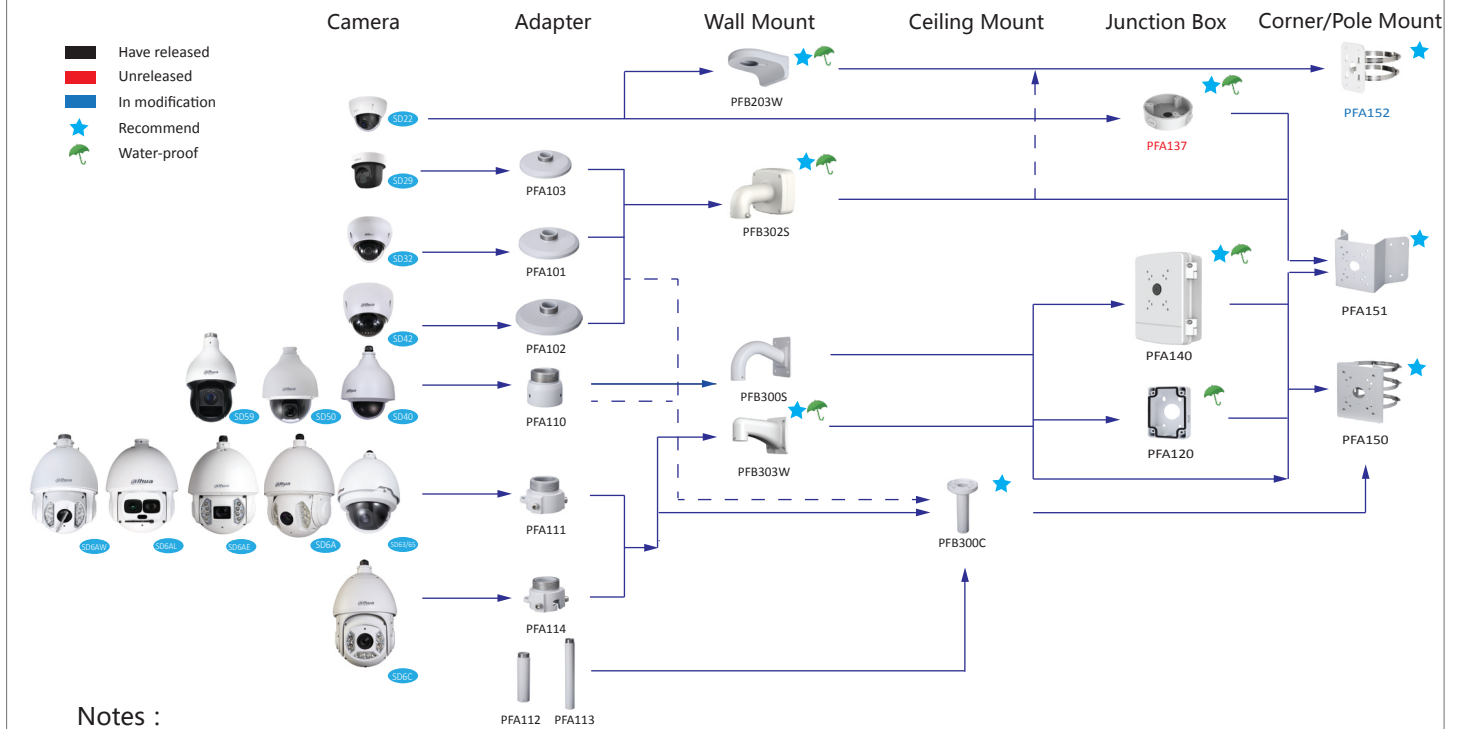

# Selection of box cameras

Shape	Analog	HDCVI	Network
	FW181G	HFW1000/1100/1200/ 2120/2220S	HFW1000/1020/1120/1200/1220/1320/2100/ 4100/4120/4200/4220/4221/4300/4421S, HFW1000/1200S-W,
			HFW3100/3101/3200/3202/3300/3301/ 5100/5200/5202/5300/5302/5502C HFW5100/5200/5300C-L
		HF3101	
		HF3220E	HF5121/5221/5421E, HF8281/8301/81200E
			HFW5100/5200-IRA
	FW181D		
	FW181J		
			HFW5100/5200D
	FW181I	HFW2120/2220E	HFW4100/4120/4200/4220/4221/4300/4421E
		HFW3220E-Z	HFW5100/5200/5300E(-Z/VF), HFW8301E(-Z), HFW8281E-Z, HFW5200E-Z12, HFW5121/5220/5221/5421E-Z
	FW181R	HFW1000/1100/1200R, HFW1000/1100/1200RM	HFW1120RM
	FW181R-VF	HFW1100/1200/2120/2220R-VF, HFW2120/2220R-Z	HFW2100/2200/2300R-Z/VF, HFW2101/2201R-ZS/VFS
		SDZ1020/2020/2030S-N	

# Selection of dome cameras

Shape	Analog	HDCVI	Network
			HD1000/1200C(-W), HD2100, HD83200/4100/4200/4300C, HDB4100/4200/4300C(-A), EB5400
			HDB4100/4200/4300F-PT, HDPW4100/4200/4300F-WPT
	DW181H		
	DW181E	HDW1100S	HDW1000/1200/3200/4100/4200/4300S
		HDW2120/2220S	HDW1020/1120/1220/1320S
		HDW1000/1100/1200/2120/2220M	HDW4120/4220/4421M
		HDW1100/1200/2120/2220R-VF	
	DW181M		HDW4100/4200/4300C
	DW181R	HDW1000/1100R	
		HDW1200/2120/2220E	HDW4120/4220/4221/4421C
		HDW2120/2220E-Z	HDW2120/2220R-Z
			HDB(W)3100/3101/3200/3202/3301/5100/5200/5202/5300/5302/5502, HDB(W)8301(-Z), HDB(W)8281-Z
		HDBW3220E-Z	HDBW5121/5220/5221/5421E-Z
		HDBW1100/1200/2120/2220E	HDBW1000/1200E(-S/-W), HDBW4100/4200/4300E(-S/-AS), HDBW4800E, HDBW4120/4220/4221/4421E(-AS)
	DBW181R-VF	HDBW1100/1200/2120/2220R-VF, HDBW2120/2220R-Z	HDBW2100/2200/2300R-Z/VF, HDBW2101/2201R-ZS/VFS
	DBW183H MW183H	HDBW2120/2220F, HDBW2120/2220F-M	HDBW4120/4220/4221/4421F
			EB(W)8600/81200

**Notes :**

1. PTZ dome cameras have the standard configurations, and the configurations have been as follows.