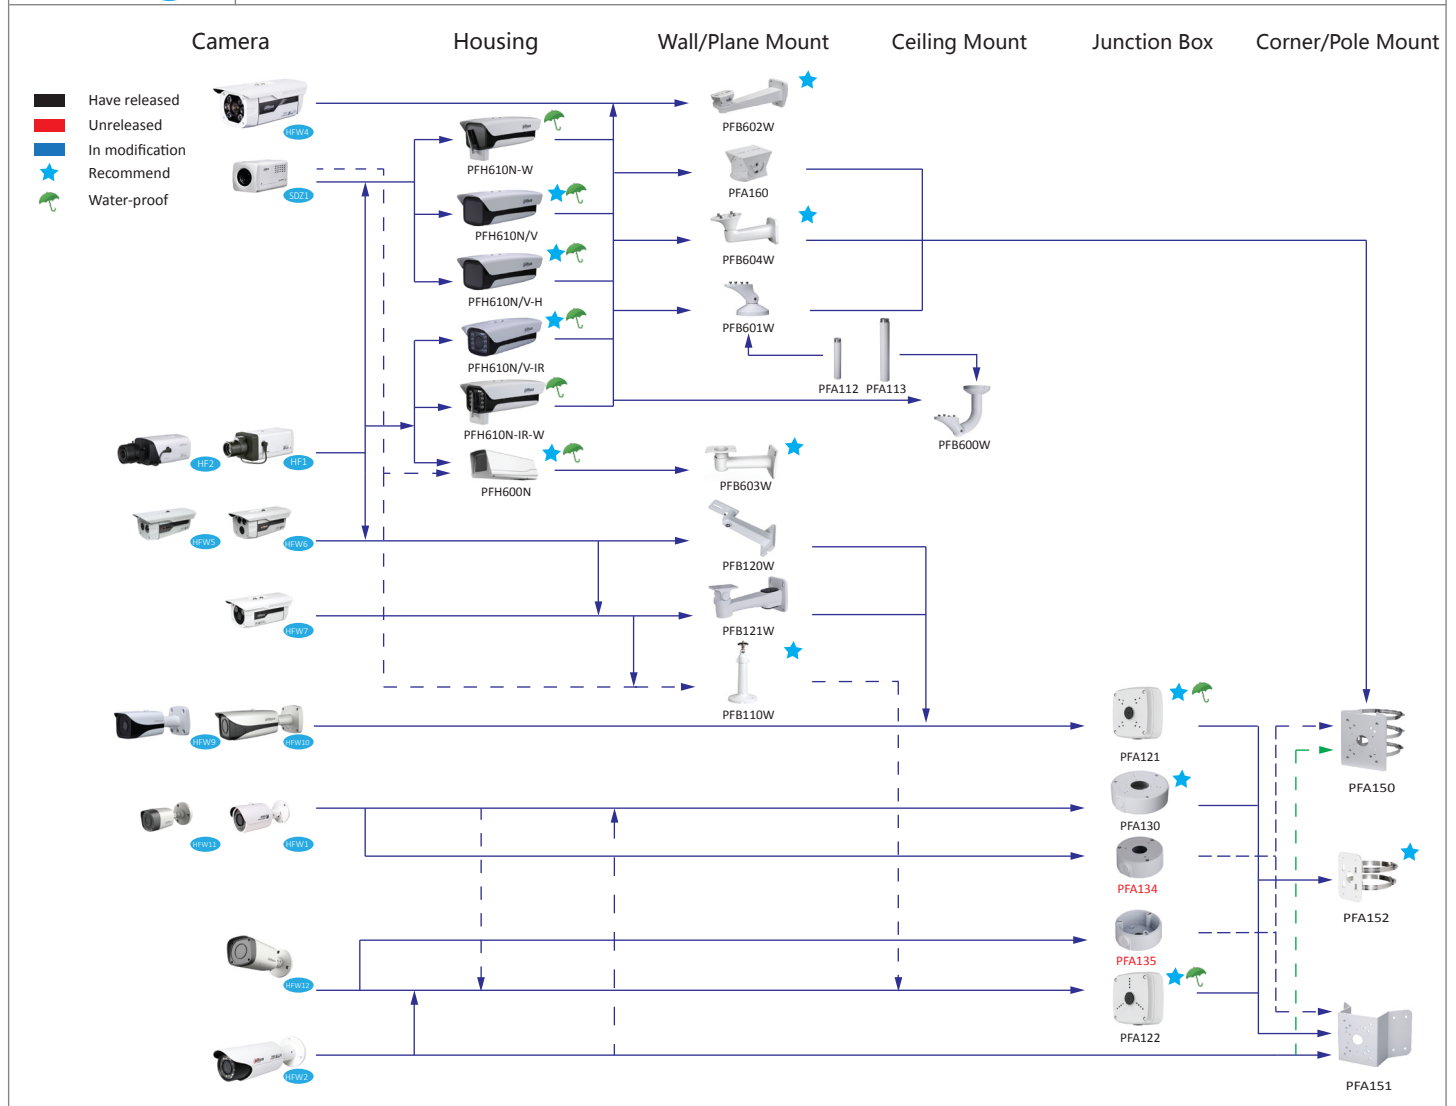

# Selection of box cameras

Shape	Analog	HDCVI	Network
	FW181G	HFW1000/1100/1200/ 2120/2220S	HFW1000/1020/1120/1200/1220/1320/2100/ 4100/4120/4200/4220/4221/4300/4421S, HFW1000/1200S-W,
			HFW3100/3101/3200/3202/3300/3301/ 5100/5200/5202/5300/5302/5502C HFW5100/5200/5300C-L
		HF3101	
		HF3220E	HF5121/5221/5421E, HF8281/8301/81200E
			HFW5100/5200-IRA
	FW181D		
	FW181J		
			HFW5100/5200D
	FW181I	HFW2120/2220E	HFW4100/4120/4200/4220/4221/4300/4421E
		HFW3220E-Z	HFW5100/5200/5300E(-Z/VF), HFW8301E(-Z), HFW8281E-Z, HFW5200E-Z12, HFW5121/5220/5221/5421E-Z
	FW181R	HFW1000/1100/1200R, HFW1000/1100/1200RM	HFW1120RM
	FW181R-VF	HFW1100/1200/2120/2220R-VF, HFW2120/2220R-Z	HFW2100/2200/2300R-Z/VF, HFW2101/2201R-ZS/VFS
		SDZ1020/2020/2030S-N	

# Selection of dome cameras

Shape	Analog	HDCVI	Network
			HD1000/1200C(-W), HD2100, HD83200/4100/4200/4300C, HDB4100/4200/4300C(-A), EB5400
			HDB4100/4200/4300F-PT, HDPW4100/4200/4300F-WPT
	DW181H		
	DW181E	HDW1100S	HDW1000/1200/3200/4100/4200/4300S
		HDW2120/2220S	HDW1020/1120/1220/1320S
		HDW1000/1100/1200/2120/2220M	HDW4120/4220/4421M
		HDW1100/1200/2120/2220R-VF	
	DW181M		HDW4100/4200/4300C
	DW181R	HDW1000/1100R	
		HDW1200/2120/2220E	HDW4120/4220/4221/4421C
		HDW2120/2220E-Z	HDW2120/2220R-Z
			HDB(W)3100/3101/3200/3202/3301/5100/5200/5202/5300/5302/5502, HDB(W)8301(-Z), HDB(W)8281-Z
		HDBW3220E-Z	HDBW5121/5220/5221/5421E-Z
		HDBW1100/1200/2120/2220E	HDBW1000/1200E(-S/-W), HDBW4100/4200/4300E(-S/-AS), HDBW4800E, HDBW4120/4220/4221/4421E(-AS)
	DBW181R-VF	HDBW1100/1200/2120/2220R-VF, HDBW2120/2220R-Z	HDBW2100/2200/2300R-Z/VF, HDBW2101/2201R-ZS/VFS
	DBW183H MW183H	HDBW2120/2220F, HDBW2120/2220F-M	HDBW4120/4220/4221/4421F
			EB(W)8600/81200

**Notes :**

1. PTZ dome cameras have the standard configurations, and the configurations have been as follows.