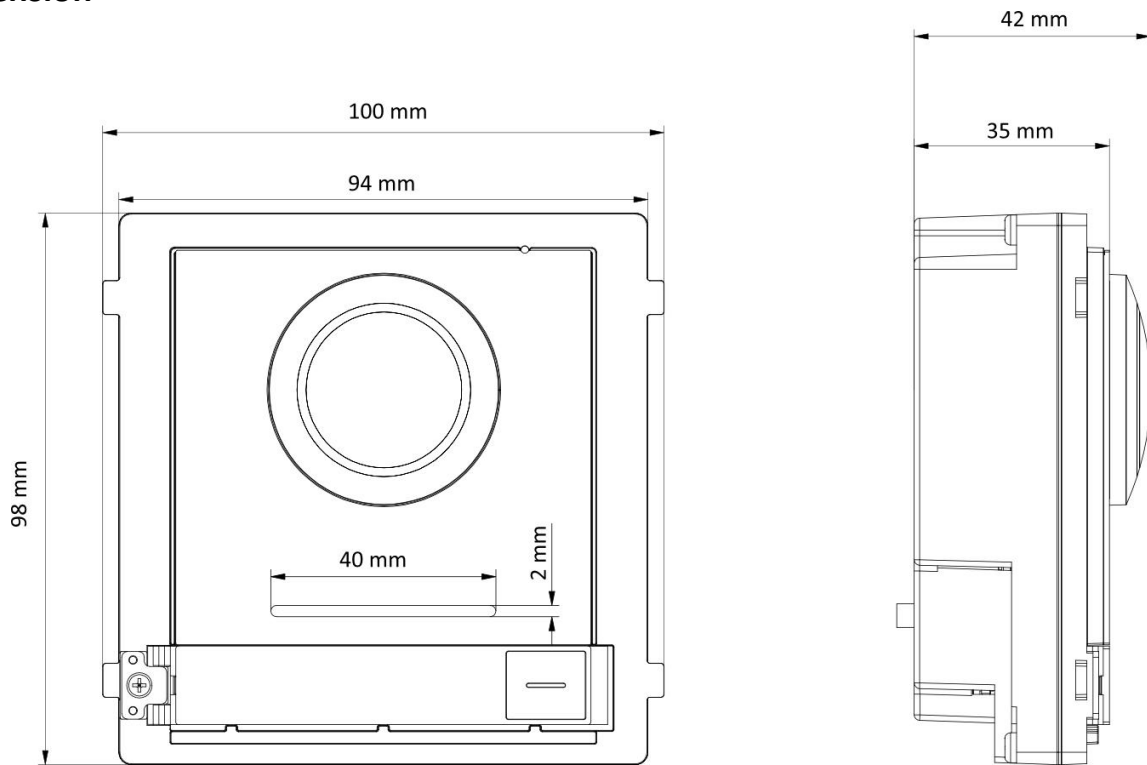

▪ Dimension